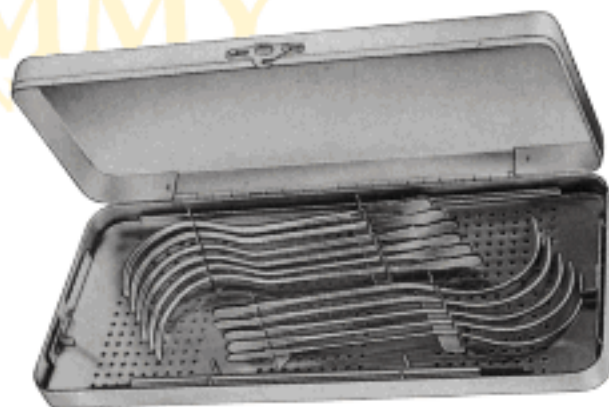

Guyon
F14-068
420 x 175 x 40 mm
Set in metal case containing:
— 21 Bougies Guyon
— 6 filiform Bougies